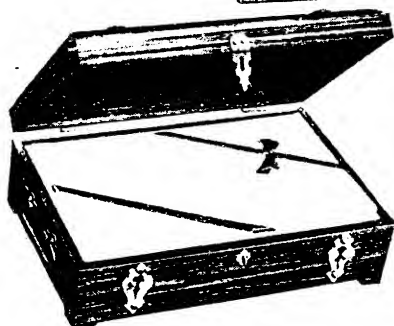

1232M1 Length, 5¾ in. For men

1232M2 Length, 4¾ in. For women

With \$6 Purchase
or Coupons

Good looking and, most important, writes smoothly and easily. Streamline barrel of attractive mottled jade-green unbreakable composition. Gold-plated clip, filling lever and band on cap. No. 6-size pen. Convenient size which men like. 5½ in. long. Mlg. wt. 3 oz.

3530 **\$4 Purchase**
With or Coupons

Genuine Cedar Chest with Key

A beautiful, oval top cedar chest in natural finish, trimmed with brass straps and equipped with two brass handles, padlock and key. Contains 24 sheets of white Vellum stationery and 24 envelopes to match. Paper is ribbon tied. The chest is very useful for handkerchiefs, gloves or trinkets after the stationery has been used. Size of chest over all, 12 x 7½ x 3½. Mailing weight 3 lbs.